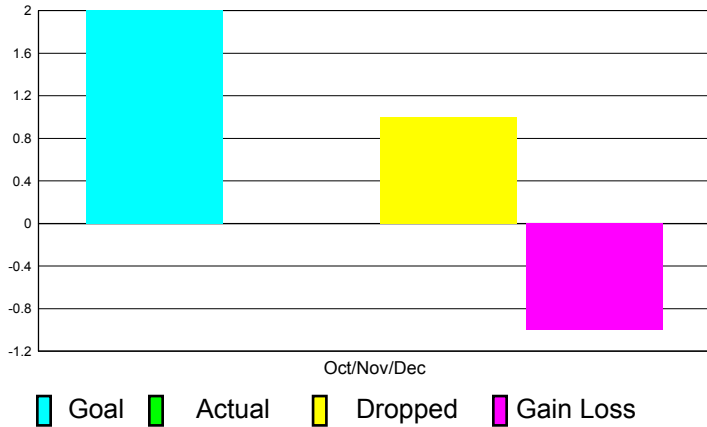

GMT Reports for District (or Undistricted) **District 305 S1**

GMT: VINOD KHANNA

Location: PAKISTAN

GMT CA: 6

CLUBS

**Club Results
2011-2012**

**Clubs
2010-2011**

Month	New Club Goal	Actual New Clubs	Actual Dropped Clubs	Gain/Loss of Clubs	Gain/Loss of Clubs
Oct/Nov/Dec	2	0	1	-1	-1
Totals	2	0	1	-1	-1

Club Results 2011-2012

Goal, New, Dropped, Gain/Loss

Comparison of Club Gain/Loss

Current Year Compared to the Previous Year

YTD Status Quo Clubs 2010-2011

Status Quo Clubs Compared to Status Quo Members

MEMBERSHIP