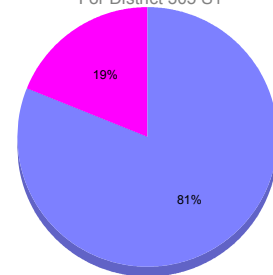

Membership Results 2011-2012

Goal, New, Dropped, Gain/Loss

Comparison of Membership Gain/Loss

Current Year Compared to the Previous Year

Gender Comparison 2010-2011

For District 305 S1

Oct/Nov/Dec

■ Male ■ Female