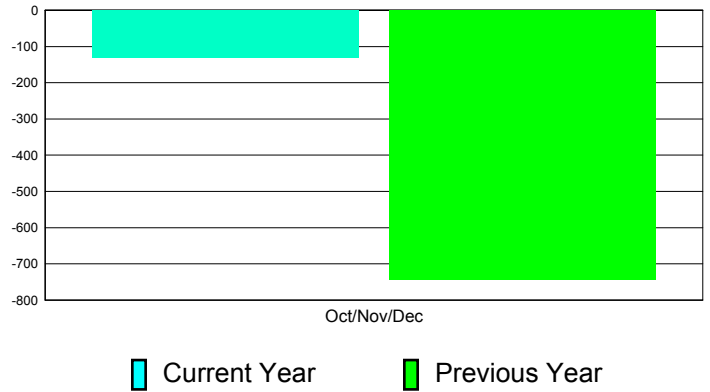

Comparison of Membership Gain/Loss

Current Year Compared to the Previous Year