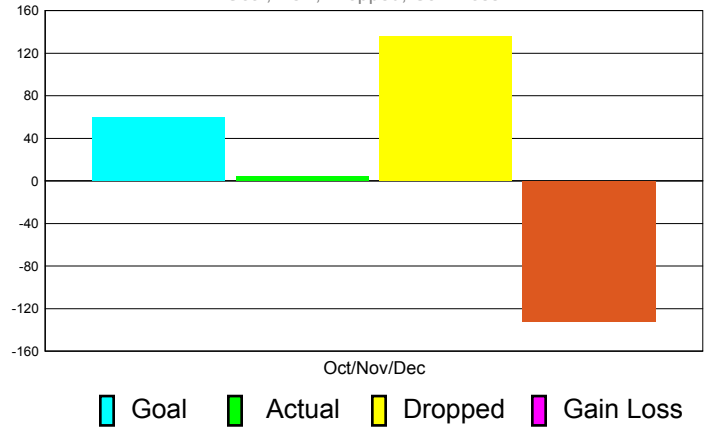

Membership Results 2011-2012

Goal, New, Dropped, Gain/Loss